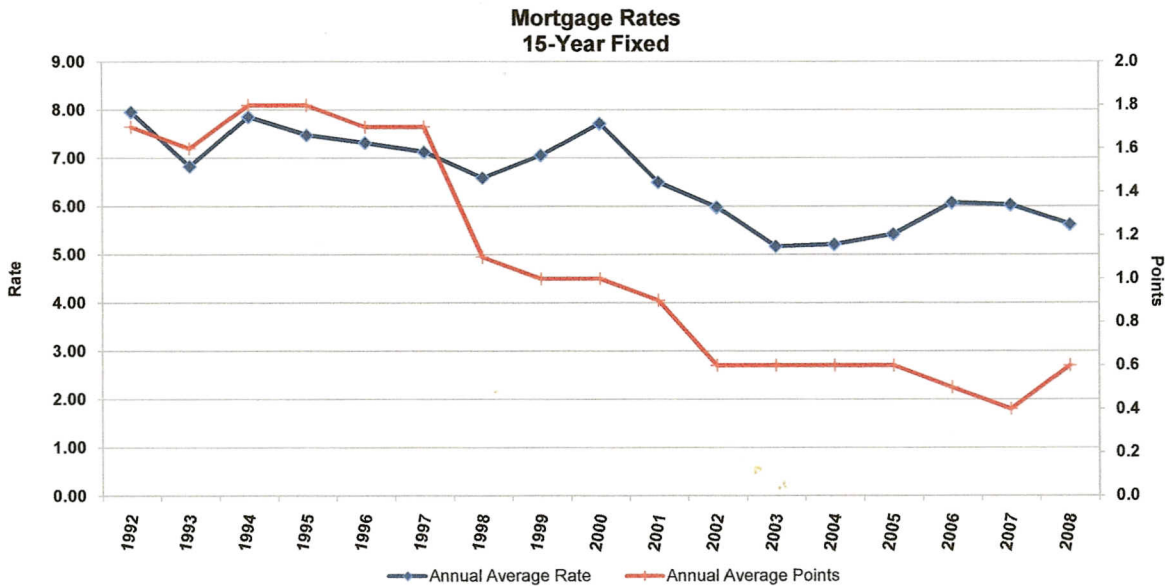

Source: Federal Home Loan Mortgage Corporation

Source: Federal Home Loan Mortgage Corporation

Tammy DeWitt Le, Realtor®
Judy DeWitt, GRI, ABR®, Realtor®
 (512) 773-3214 Tammy Cell
 tammy@familypair.com
 (512) 917-5037 Judy Cell
 judy@familypair.com
www.familypair.com